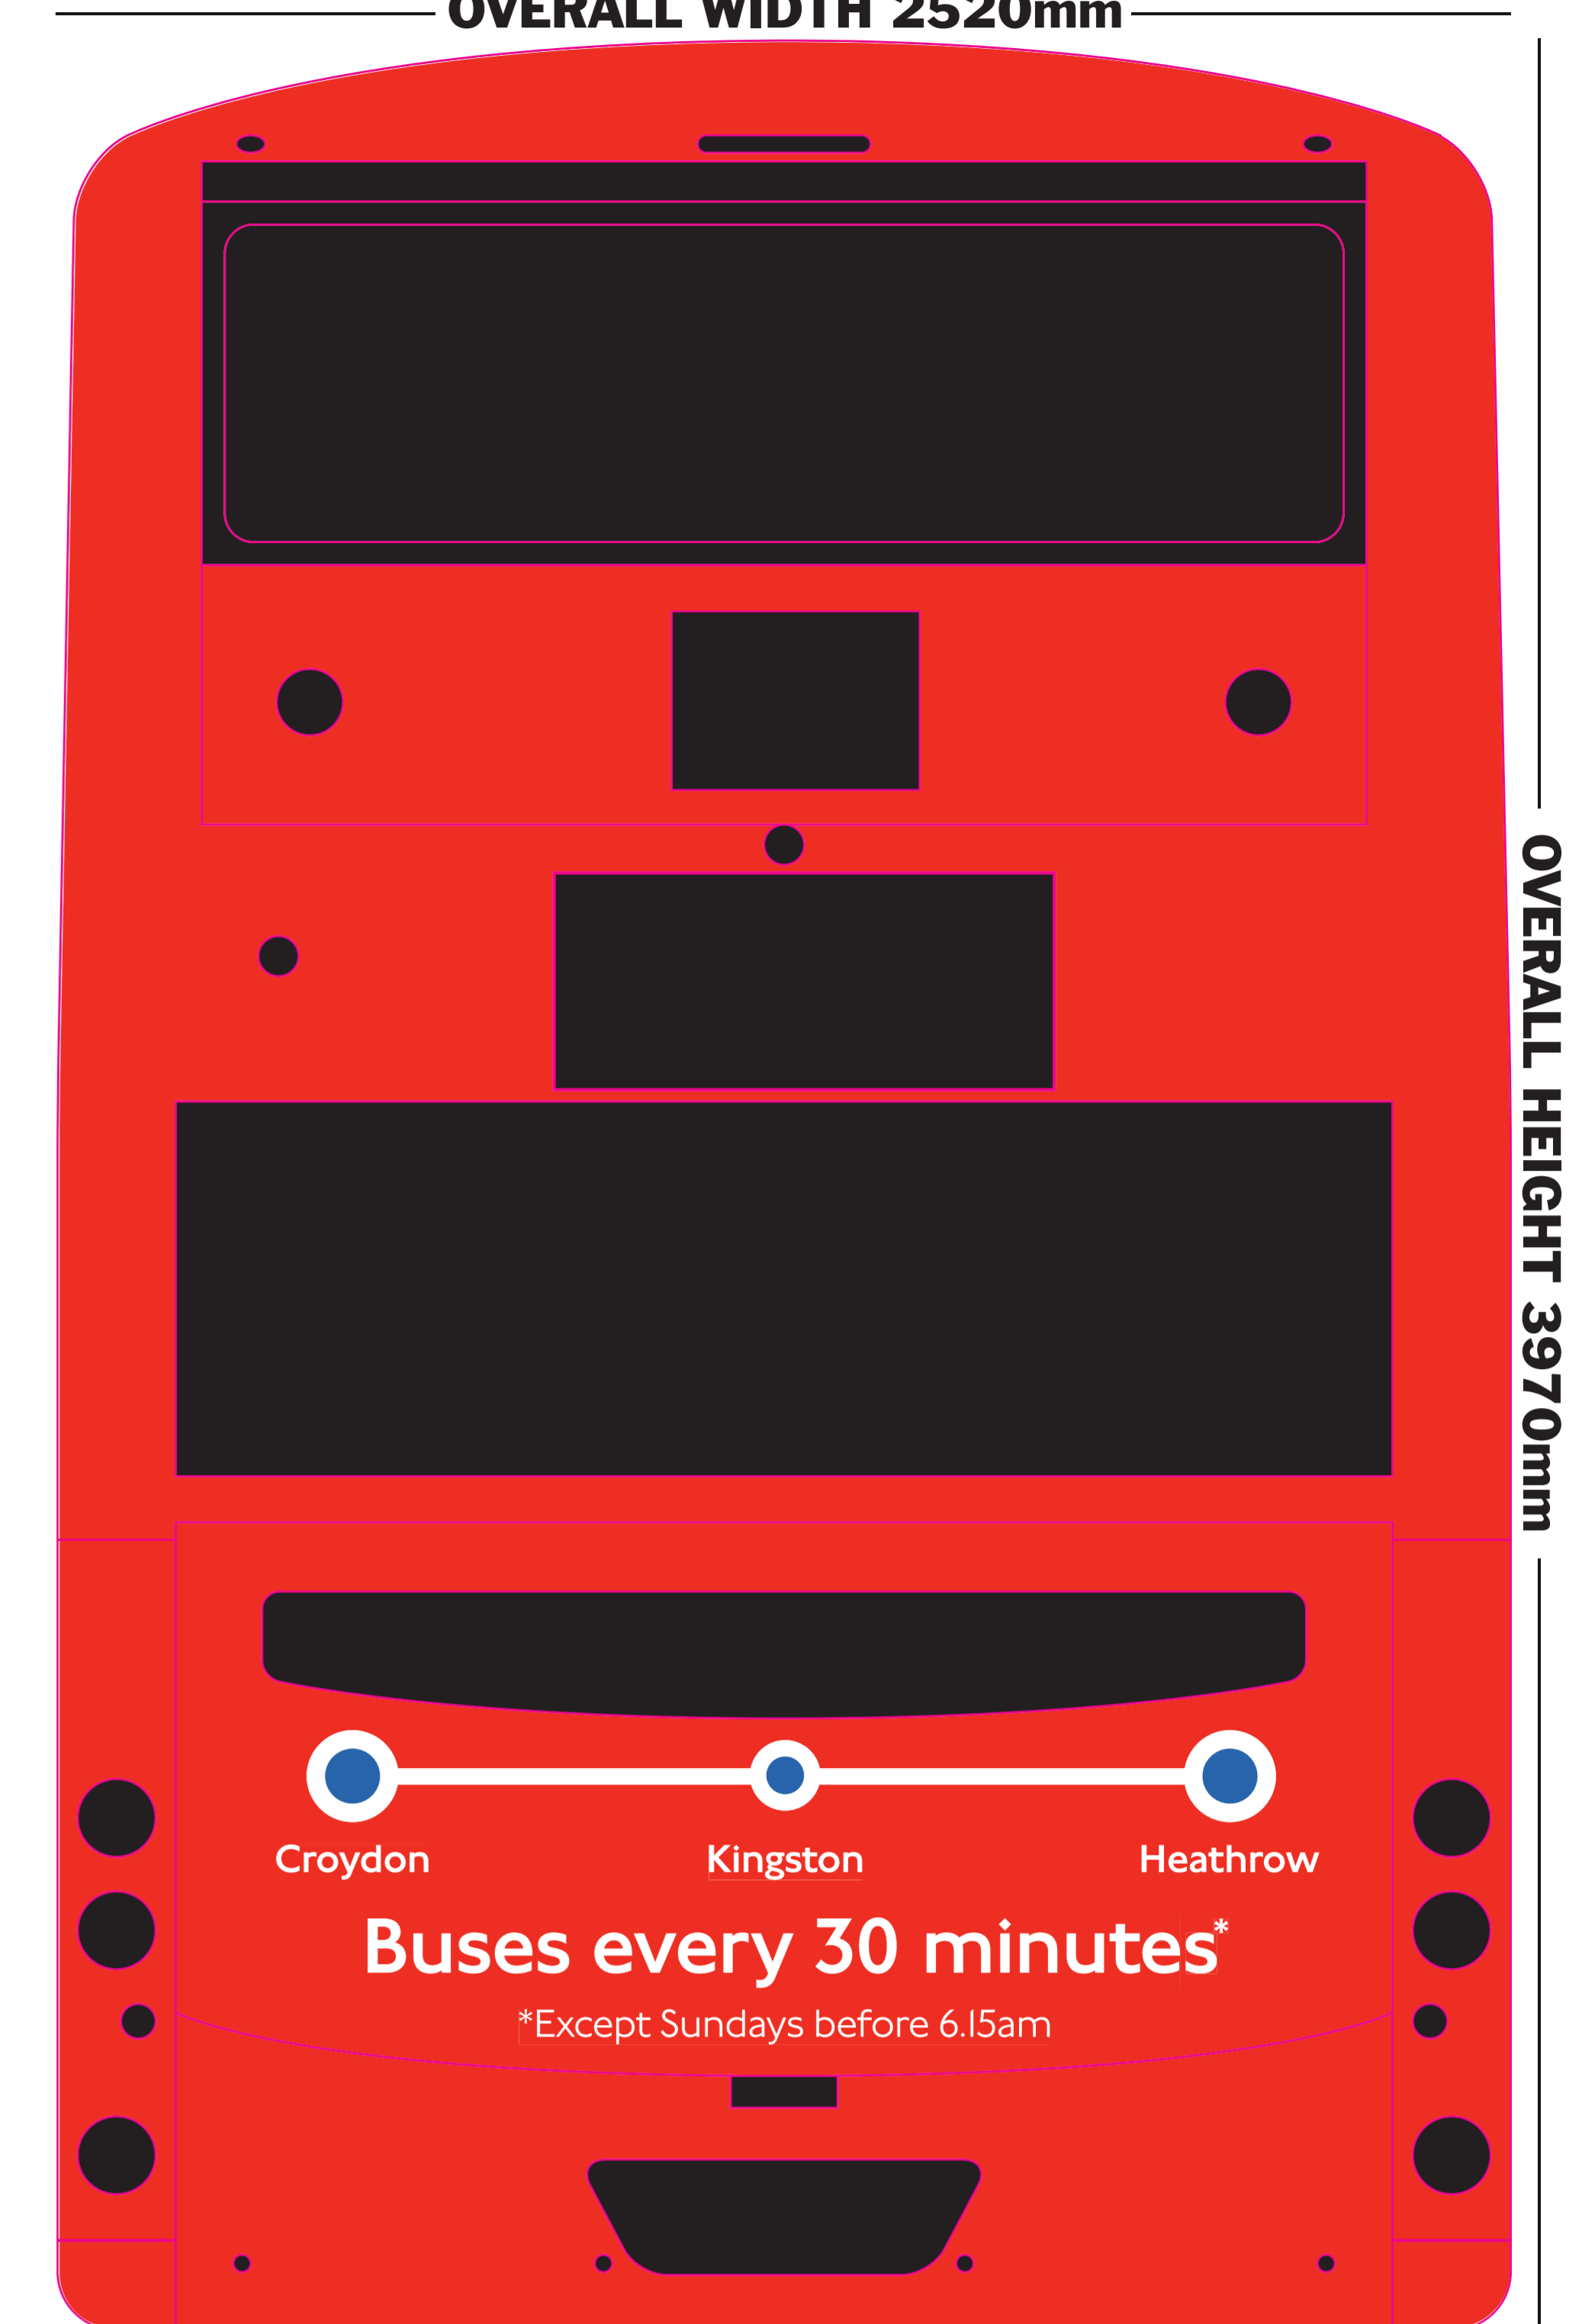

OVERALL LENGTH 10100mm

OVERALL HEIGHT 4000mm

OVERALL WIDTH 2520mm

OVERALL HEIGHT 3970mm

DDFW220

VOLVO WRIGHT GEMINI B9TL