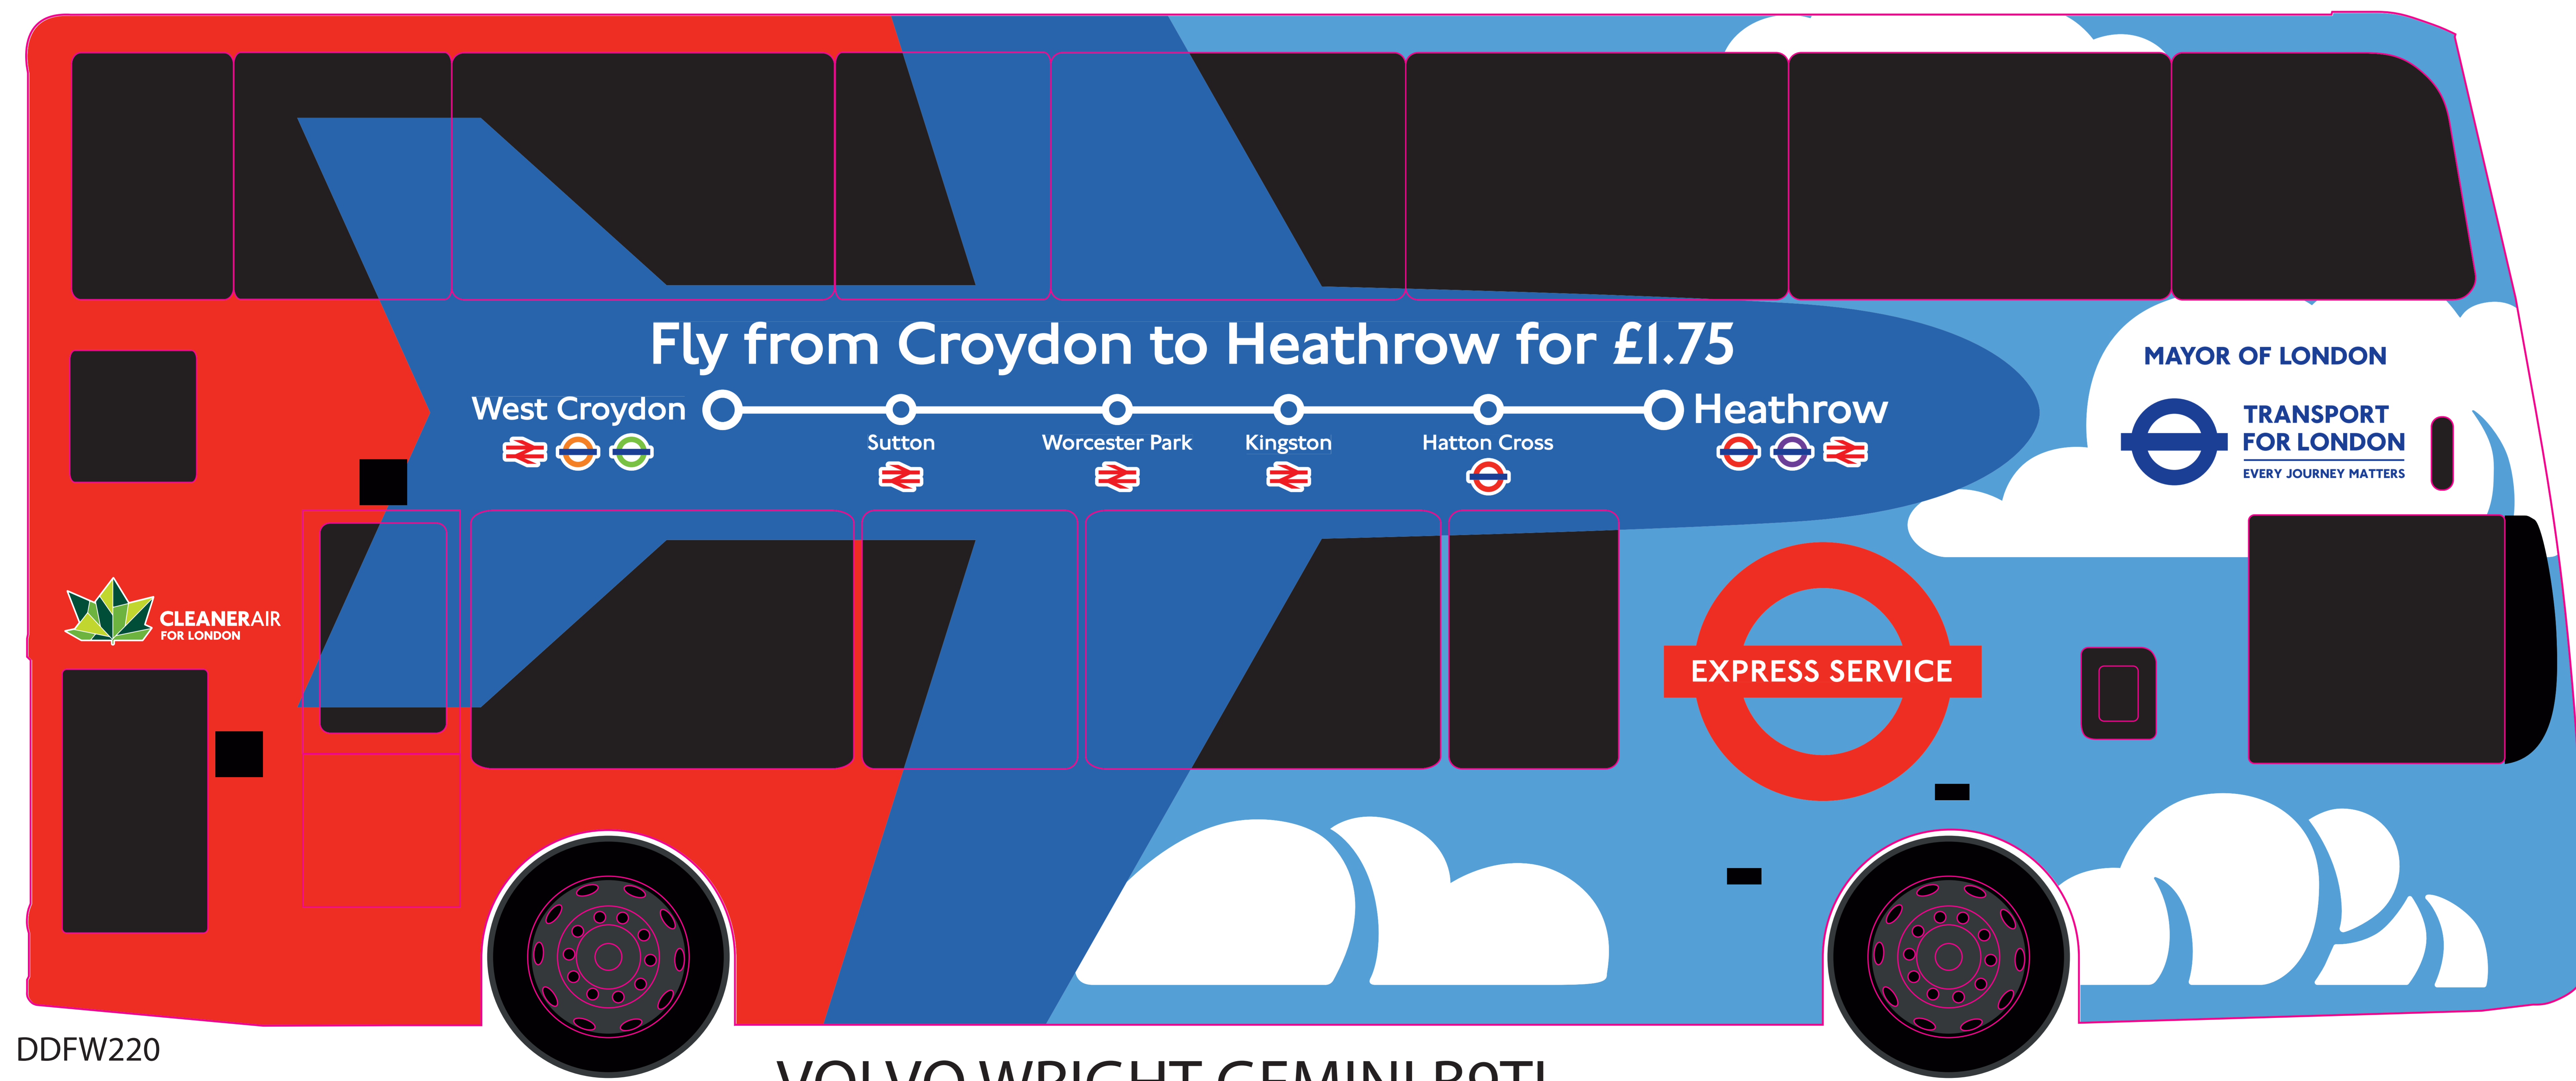

OVERALL LENGTH 10100mm

OVERALL HEIGHT 4000mm

OVERALL WIDTH 2520mm

OVERALL HEIGHT 3970mm

DDFW220

VOLVO WRIGHT GEMINI B9TL